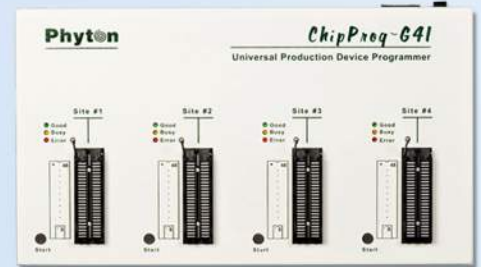

PICK YOUR PROGRAMMER

EXATRON AUTOMATION SUPPORTS A WIDE RANGE OF POSSIBILITIES

PHYTON

2842 Alello Drive, San Jose, CA 95111
1-800-EXA-TRON 1-408-629-7600 www.exatron.com